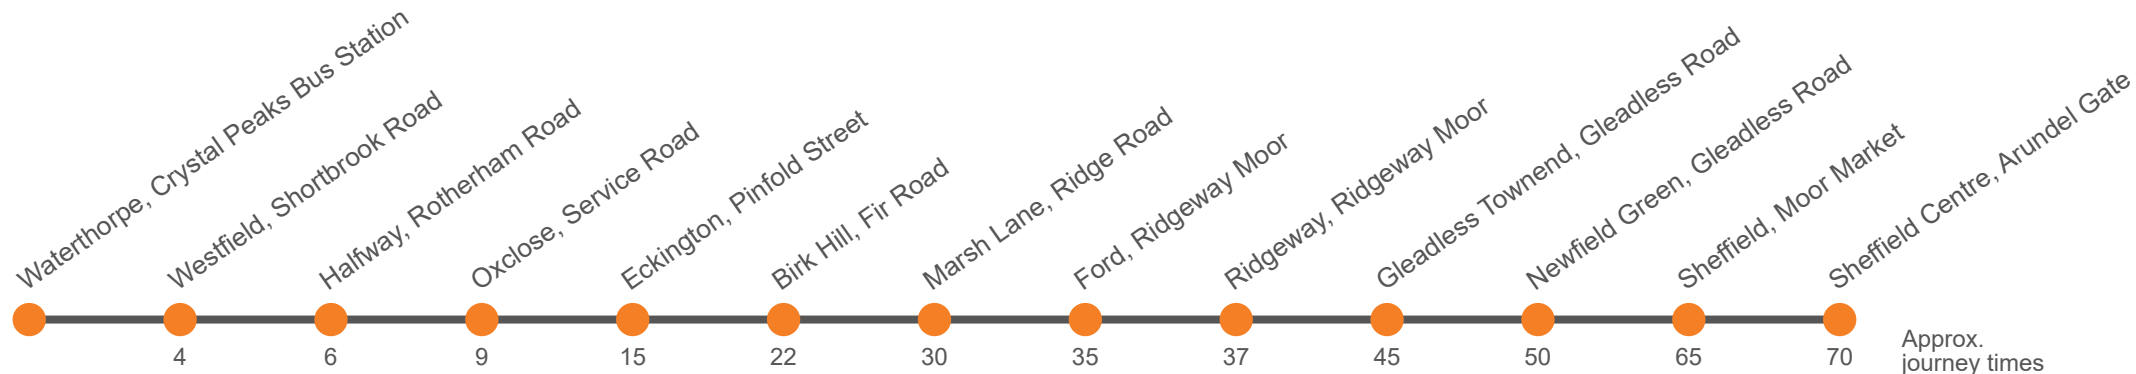

This service is operated under contract to Derbyshire County Council

Monday to Friday (continued)

Codes

Crystal Peaks Bus Station, Stop CP3	1355	1555	1655	1725
Westfield, Westfield Centre	1359	1559	1659	1729
Halfway, Station Road	1401	1601	1701	1731
Oxclose, Morrisons	1404	1604	1704	1734
Eckington Bus Station, Stand 2	1410	1610	1710	1740
Birk Hill, Fir Road	1417	...	1553	1617	1717	1747
Marsh Lane, Ridge Road	1425	...	1600	1625	1725	1755
Ford, Bridge Inn	1430	...	1606	1630	1730	...
St Johns Church, Ridgeway Moor	1432	...	1609	1632	1732	...
Gleadless Townend, Ridgeway Road	1440	1540	1616	1640	1740	...
Daresbury Road, Gleadless Road	1445	1545	1622	1645	1745	...
Sheffield, Eyre Street, Moor Market Stop ES3	1500	1600	1637	1702	1802	...
Sheffield, Arundel Gate AG1	1505	1605	1641	1710	1810	...

This service is operated under contract to Derbyshire County Council

Saturday

Crystal Peaks Bus Station, Stop CP3	0925	0955		25	55		1425	1455	1525	1555	1723
Westfield, Westfield Centre	0929	0959		29	59		1429	1459	1529	1559	1727
Halfway, Station Road	0729	...	0859	0931	1001		31	01		1431	1501	1531	1601	1729
Oxclose, Morrisons		...	0901	0934	1004		34	04		1434	1504	1534	1604	1732
Eckington Bus Station, Stand 2	0734	0846	0912	0940	1010	Then at these mins past the hour	40	10	until	1440	1510	1540	1610	1738
Birk Hill, Fir Road	0739	0852	0918	0947	1017		47	17		1447	1517	1547	1617	1745
Marsh Lane, Ridge Road	0747	0858	0925	0955	1025		55	25		1455	1525	1555	1625	1751
Ford, Bridge Inn	0752	0904	0931	1000	1030		00	30		1500	1530	1600	1630	...
St Johns Church, Ridgeway Moor	0755	0907	0934	1002	1032		02	32		1502	1532	1602	1632	...
Gleadless Townend, Ridgeway Road	0802	0914	0941	1010	1040		10	40		1510	1540	1610	1640	...
Daresbury Road, Gleadless Road	0808	0920	0947	1015	1045		15	45		1515	1545	1615	1645	...
Sheffield, Eyre Street, Moor Market Stop ES3	0826	0935	1002	1030	1100		30	00		1530	1600	1630	1700	...
Sheffield, Arundel Gate AG1	0833	0936	1006	1035	1105		35	05		1535	1605	1635	1705	...