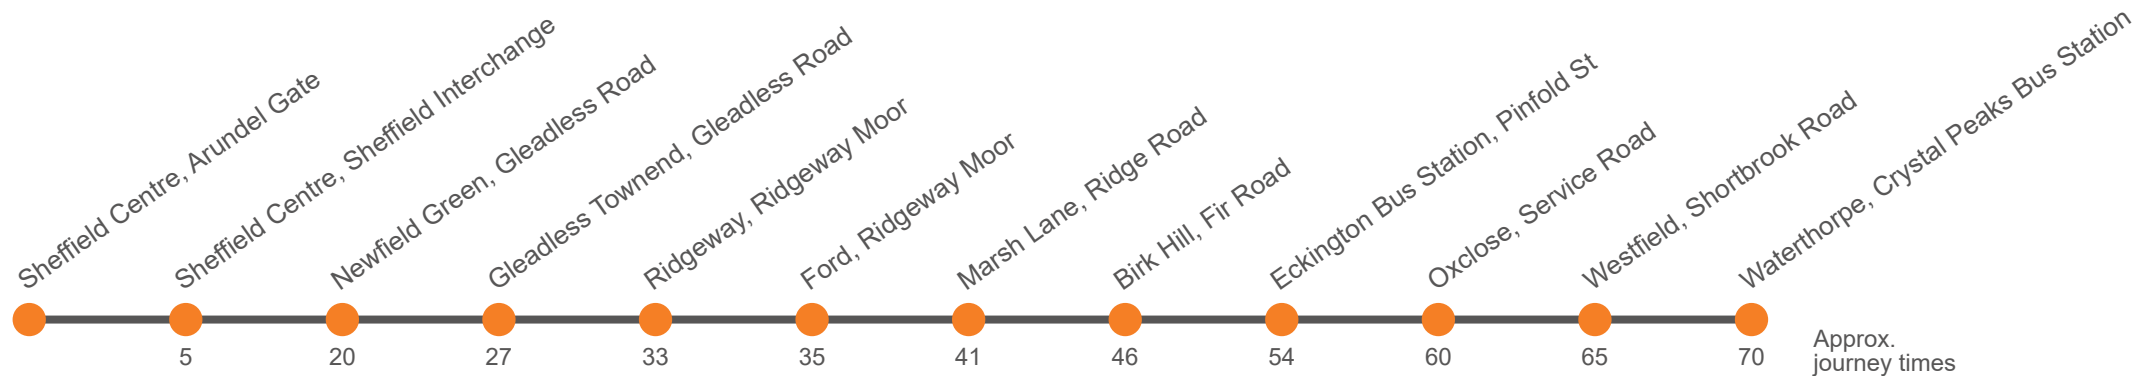

Monday to Friday (continued)

Codes

Sheffield, Arundel Gate AG1	1435	1505	1605	1645	1715	1745	1815
Sheffield, Haymarket	1438	1508	1608	1648	1718	1748	1818
Sheffield Interchange	1440	1510	1610	1650	1720	1750	1820
Newfield Gardens, Gleadless Road	1455	1525	1625	1706	1736	1806	1836
Ridgeway Road, Gleadless Road	1502	1532	1632	1714	1744	1814	1844
St Johns Church, Ridgeway Moor	1508	...	1638	1719	1749	1819	1849
Ford, Bridge Inn	1510	...	1640	1721	1751	1821	1851
Marsh Lane, Ridge Road	1516	...	1646	1727	1757	1827	1857
Birk Hill, Fir Road	1522	...	1652	1732	1802	1832	1902
Eckington, Bus Station Stand 4	1530	...	1700	1739	1809	1839	1909
Oxclose, Morrisons	1535	...					
Halfway, Station Road	1538	...	1705	1744	1814	1844	1914
Westfield, Westfield Centre	1540	...	1707	...	...	...	...
Crystal Peaks Bus Station, Stop CP3	1545	...	1715	...	...	...	...

This service is operated under contract to Derbyshire County Council