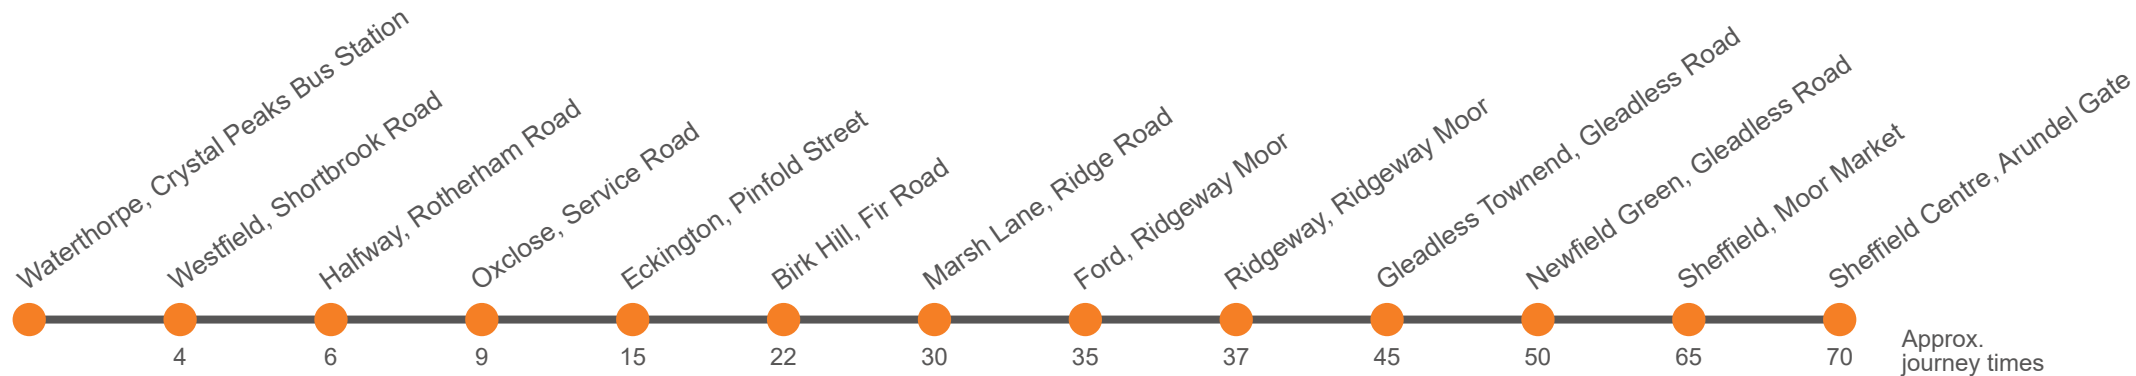

Monday to Friday (continued)

Codes

Crystal Peaks Bus Station, Stop CP3	1355	...	...	1555	1655	1725
Westfield, Westfield Centre	1359	...	...	1559	1659	1729
Halfway, Station Road	1401	...	...	1601	1701	1731
Oxclose, Morrisons	1404	...	...	1604	1704	1734
Eckington Bus Station, Stand 2	1410	...	...	1610	1710	1740
Birk Hill, Fir Road	1417	...	1553	1617	1717	1747
Marsh Lane, Ridge Road	1425	...	1600	1625	1725	1755
Ford, Bridge Inn	1430	...	1606	1630	1730	...
St Johns Church, Ridgeway Moor	1432	...	1609	1632	1732	...
Gleadless Townend, Ridgeway Road	1440	1540	1616	1640	1740	...
Daresbury Road, Gleadless Road	1445	1545	1622	1645	1745	...
Sheffield, Eyre Street, Moor Market Stop ES3	1500	1600	1637	1702	1802	...
Sheffield, Arundel Gate AG1	1505	1605	1641	1710	1810	...

This service is operated under contract to Derbyshire County Council